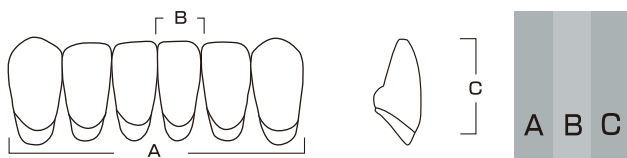

■ S51	45.0	8.4	10.7
■ S71	52.6	9.8	13.5
■ S81	53.4	10.0	13.7

■ S43S	41.3	7.8	8.5
■ S44S	42.7	7.7	10.3
■ S41S	43.5	7.9	9.6

■ S42S	44.2	8.5	9.8
■ S52S	45.9	8.3	10.9
■ S51S	46.6	9.0	10.8
■ S61S	48.7	8.8	11.2

■ LOWER / INFERIOR

EFUCERA NS POSTERIOR 20° / DIENTES POSTERIORES 20° EFUCERA NS

SHADES

A1,A2,A3,A3.5,A4,B1,B2,B3,B4,C1,C2,C3,C4,D2,D3,D4,W0.5*
16 different Vita shades are available. Vita is a trademark of Vita Zahnfabrik GmbH.
*W0.5 is Yamahachi bleached shade.